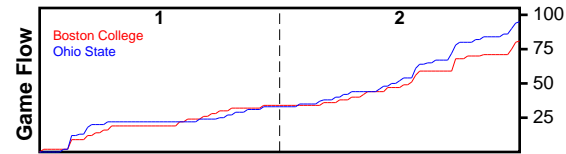

Ohio State

4/11/25 Boston College at Ohio State

	1	2	T
Boston College	34	47	81
Ohio State	33	62	95