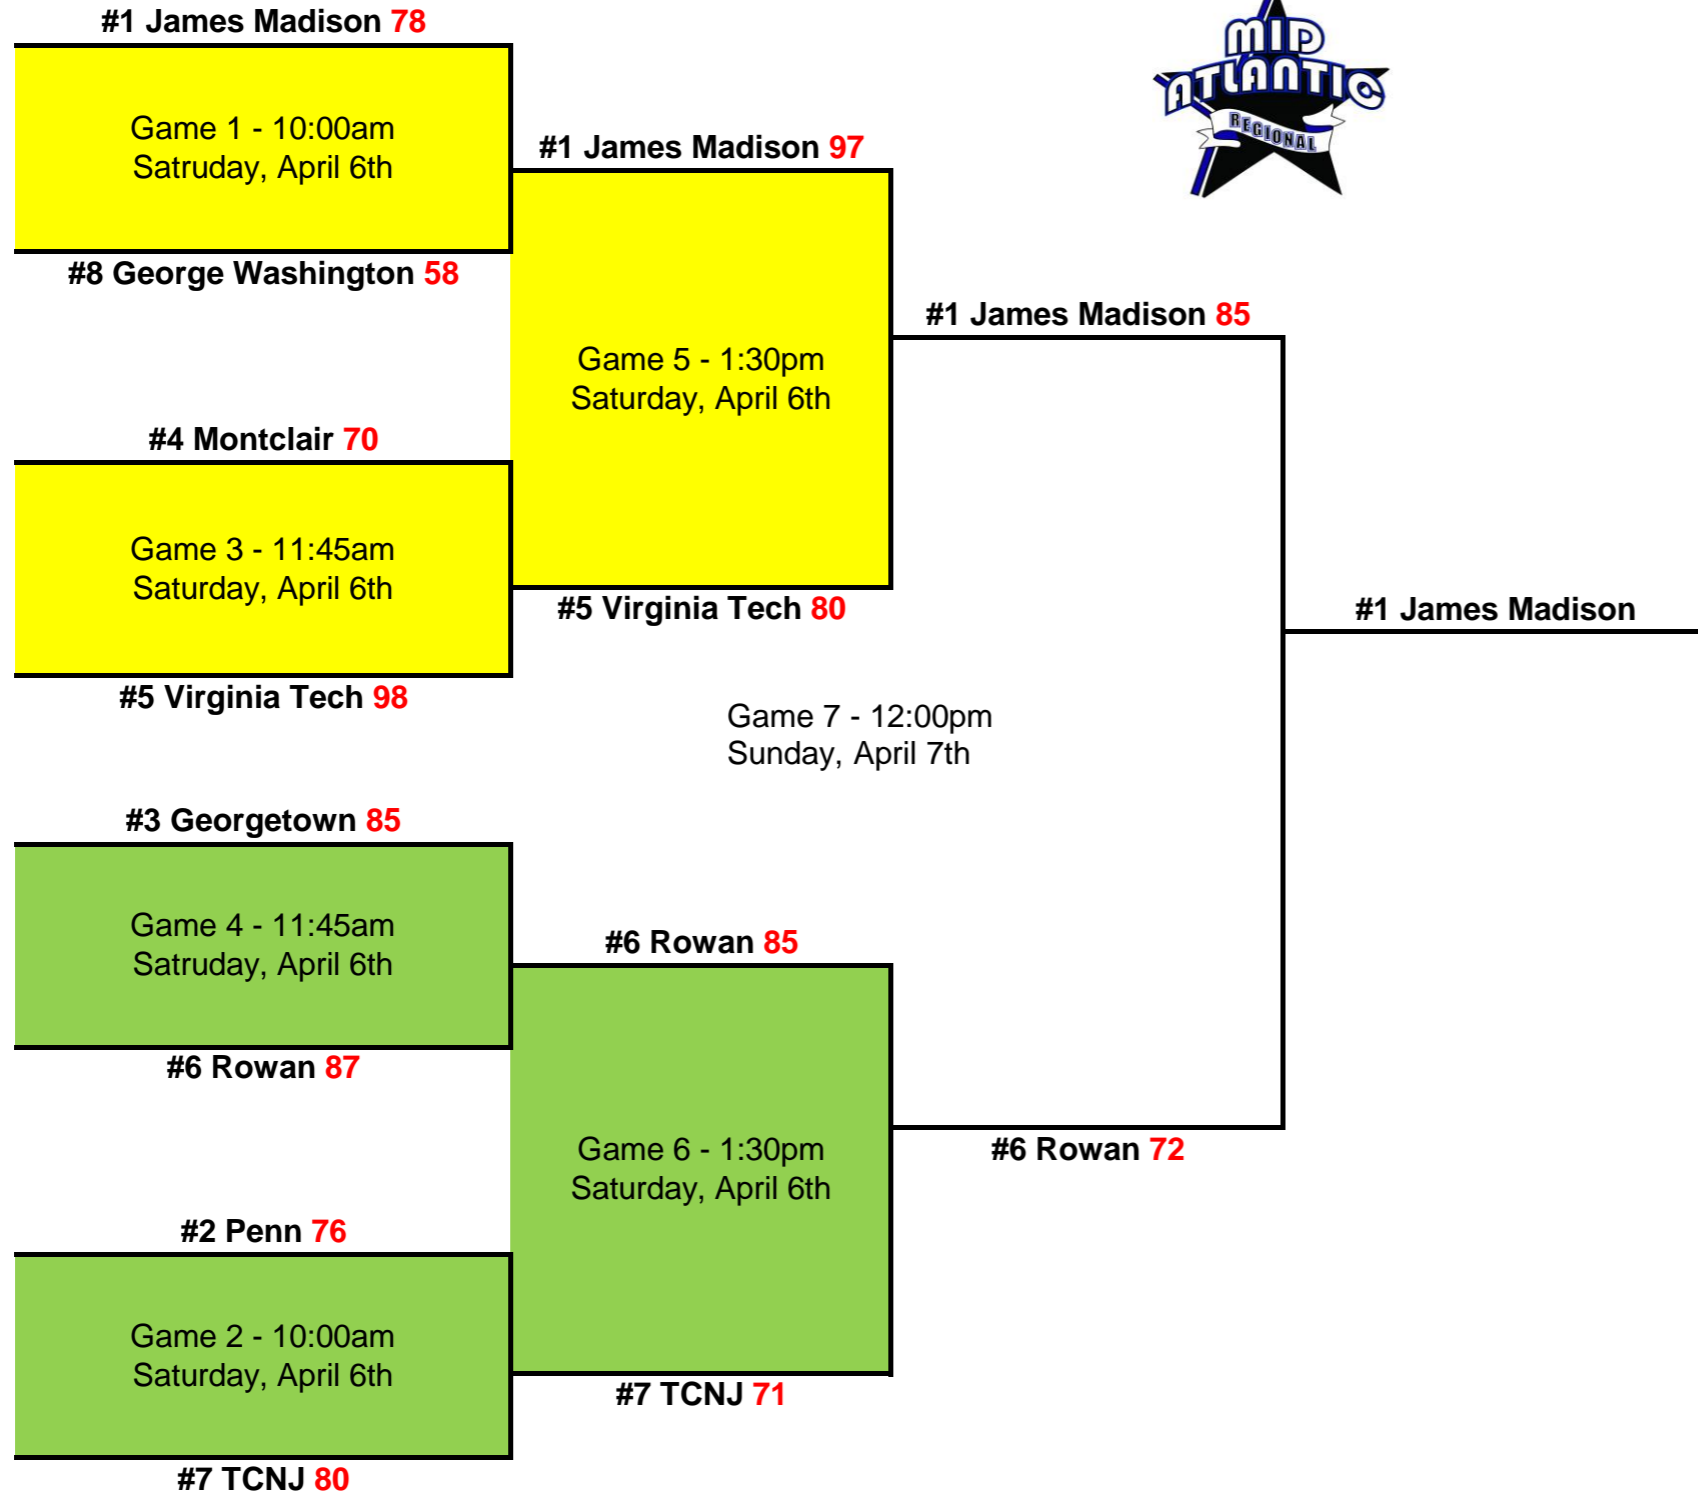

## 2024 Great Lakes Regional Tournament Bracket

France A. Cordova Recreational Sports Center; 355 N Martin Jischke Dr, West Lafayette, IN 47906

# 2024 Mid-Atlantic Regional Tournament Bracket

Pottruck Health & Fitness Center (2nd Floor); 3701 Walnut Street, Philadelphia, PA 19104

Court 1  
Court 2

# 2024 New England Regional Tournament Bracket

Margot Connell Recreation Center: Edmonds Hall, 200 St. Thomas More RD. Boston, MA 02135

Court 1  
Court 2

# 2024 South-Atlantic Regional Tournament Bracket

Leach Center ; 118 Varsity Drive, Tallahassee, FL 32304