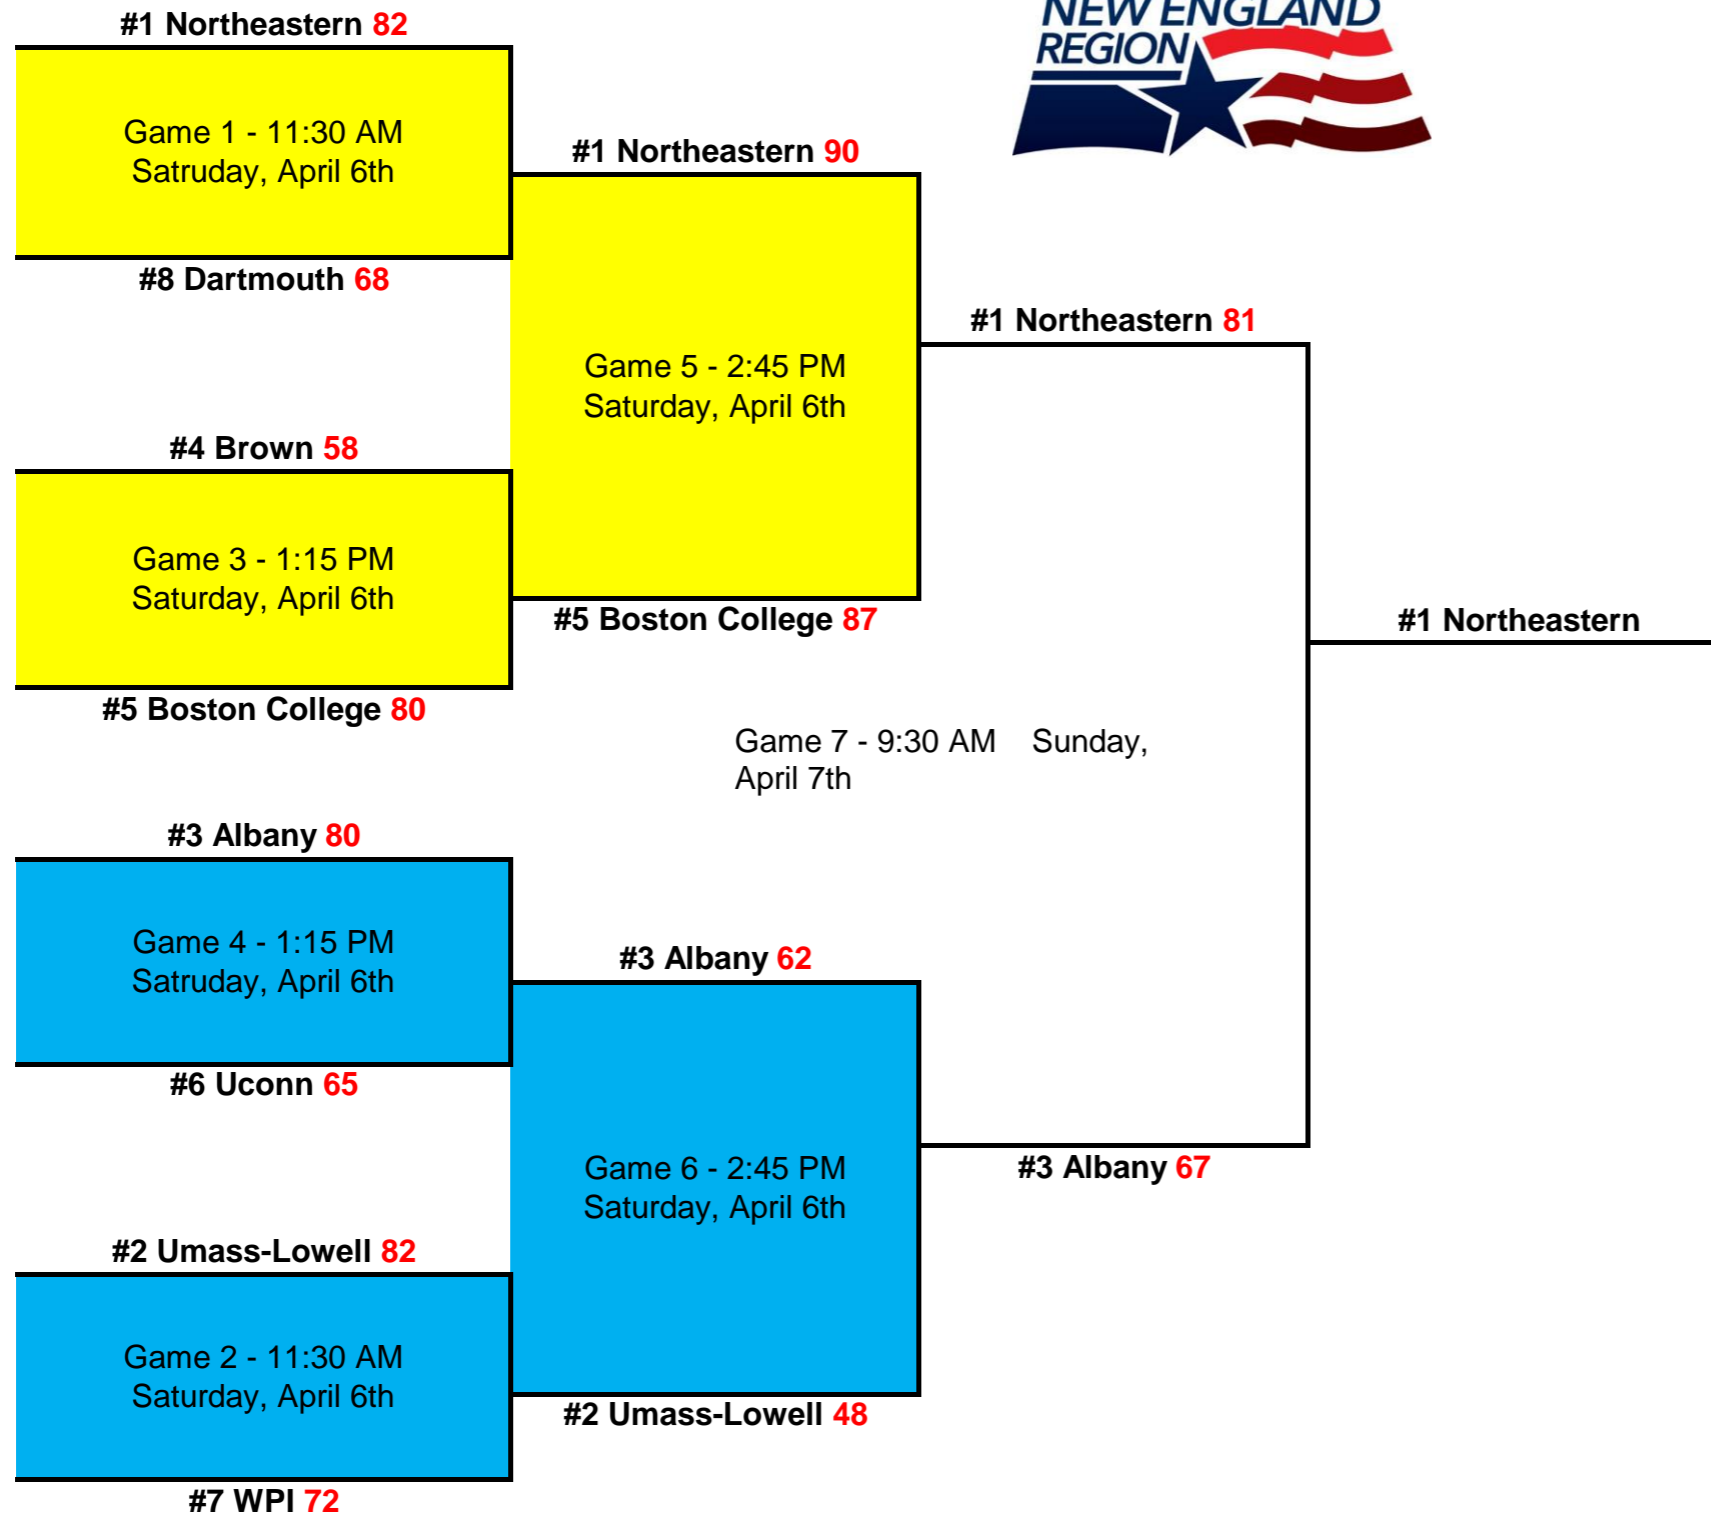

## 2024 Great Lakes Regional Tournament Bracket

France A. Cordova Recreational Sports Center; 355 N Martin Jischke Dr, West Lafayette, IN 47906

# 2024 Mid-Atlantic Regional Tournament Bracket

Pottruck Health & Fitness Center (2nd Floor); 3701 Walnut Street, Philadelphia, PA 19104

Court 1  
Court 2

# 2024 New England Regional Tournament Bracket

Margot Connell Recreation Center: Edmonds Hall, 200 St. Thomas More RD. Boston, MA 02135

Court 1  
Court 2

# 2024 South-Atlantic Regional Tournament Bracket

Leach Center ; 118 Varsity Drive, Tallahassee, FL 32304