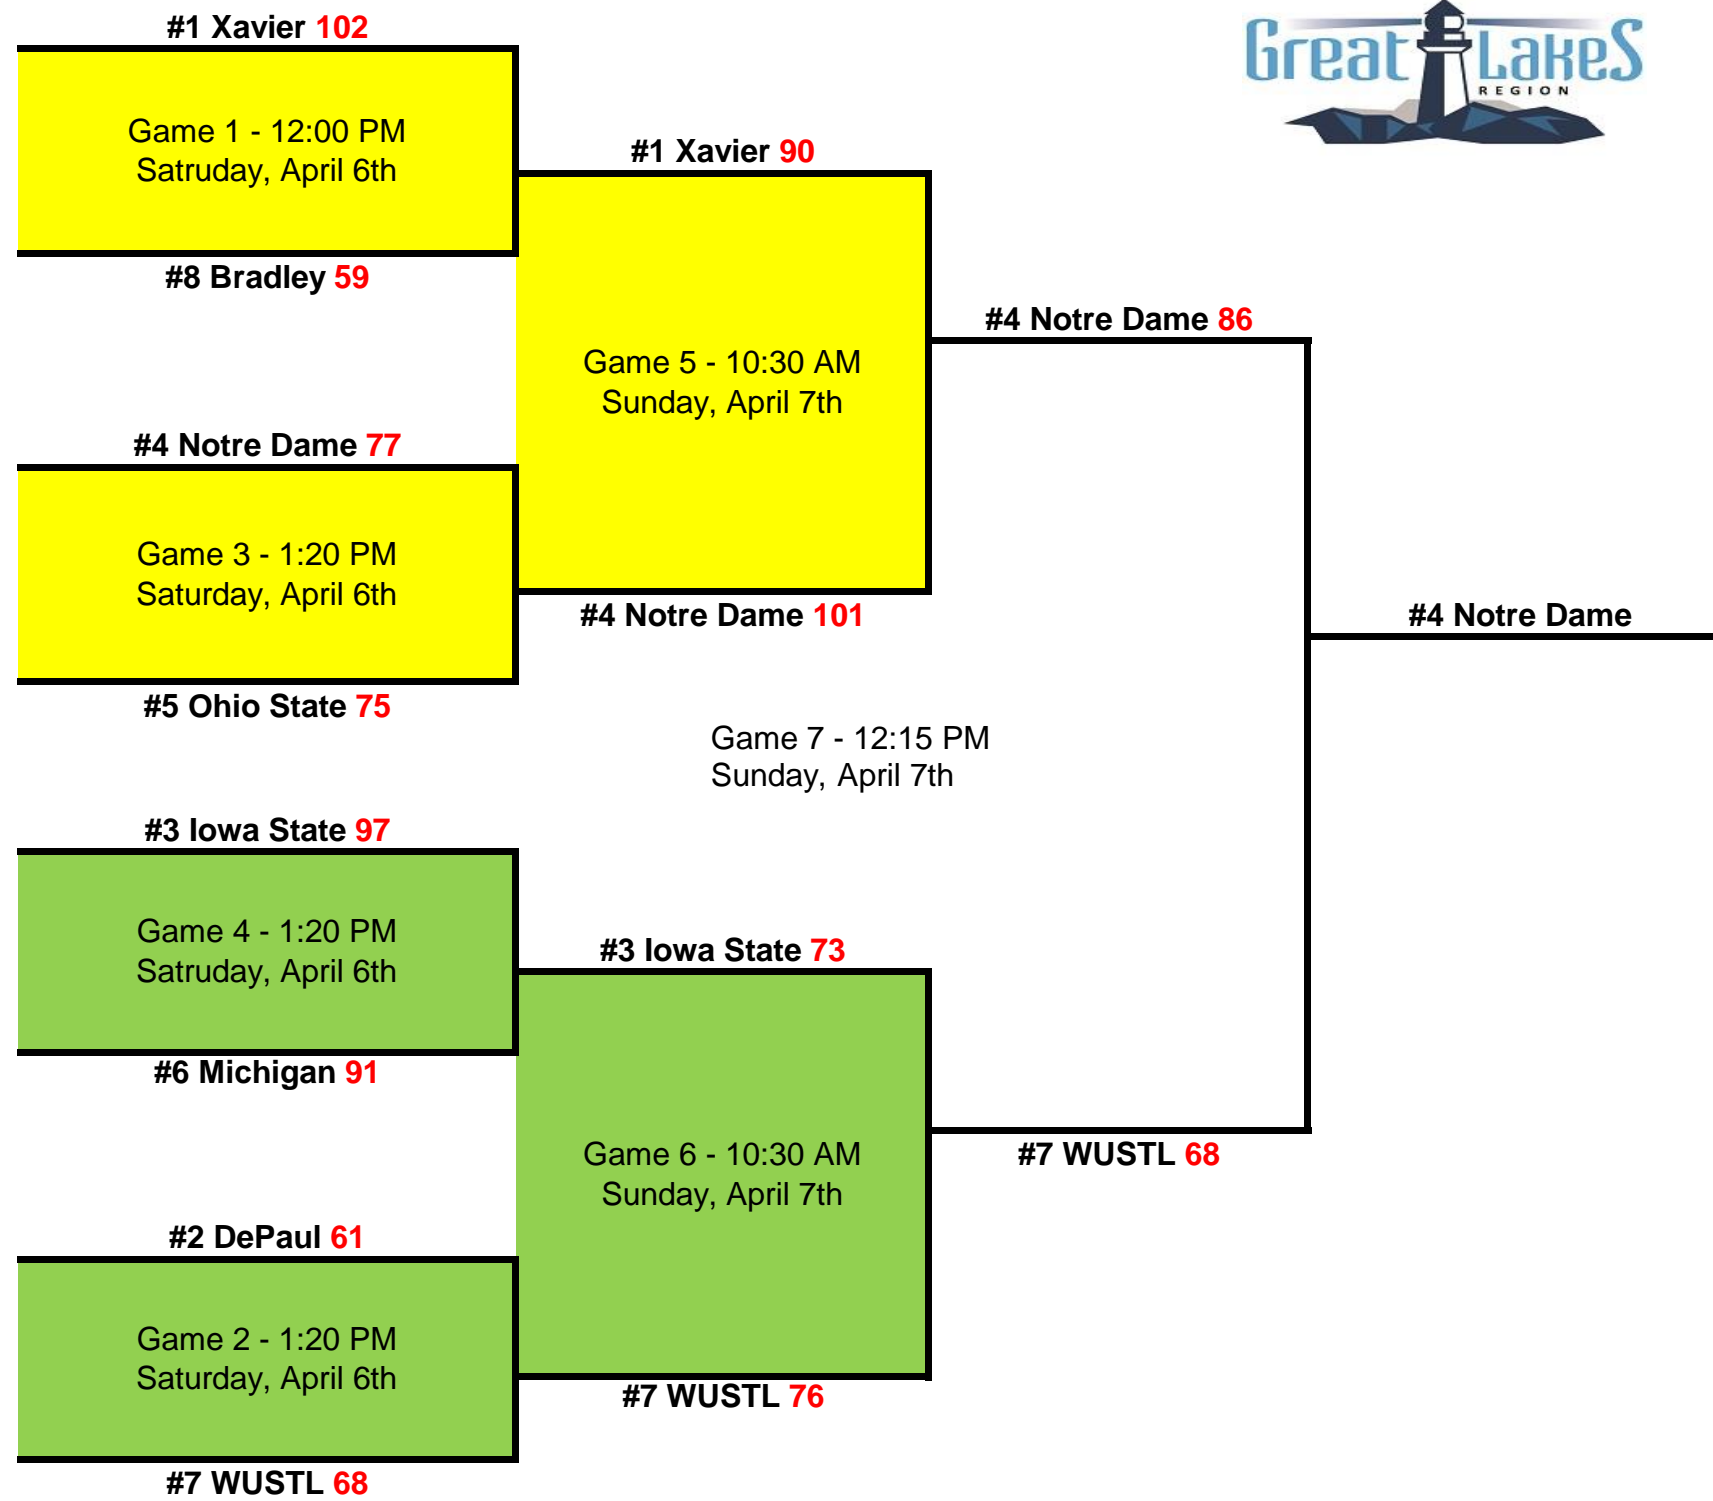

## 2024 Great Lakes Regional Tournament Bracket

France A. Cordova Recreational Sports Center; 355 N Martin Jischke Dr, West Lafayette, IN 47906

# 2024 Mid-Atlantic Regional Tournament Bracket

Pottruck Health & Fitness Center (2nd Floor); 3701 Walnut Street, Philadelphia, PA 19104

Court 1  
Court 2

# 2024 New England Regional Tournament Bracket

Margot Connell Recreation Center: Edmonds Hall, 200 St. Thomas More RD. Boston, MA 02135

Court 1  
Court 2

# 2024 South-Atlantic Regional Tournament Bracket

Leach Center ; 118 Varsity Drive, Tallahassee, FL 32304