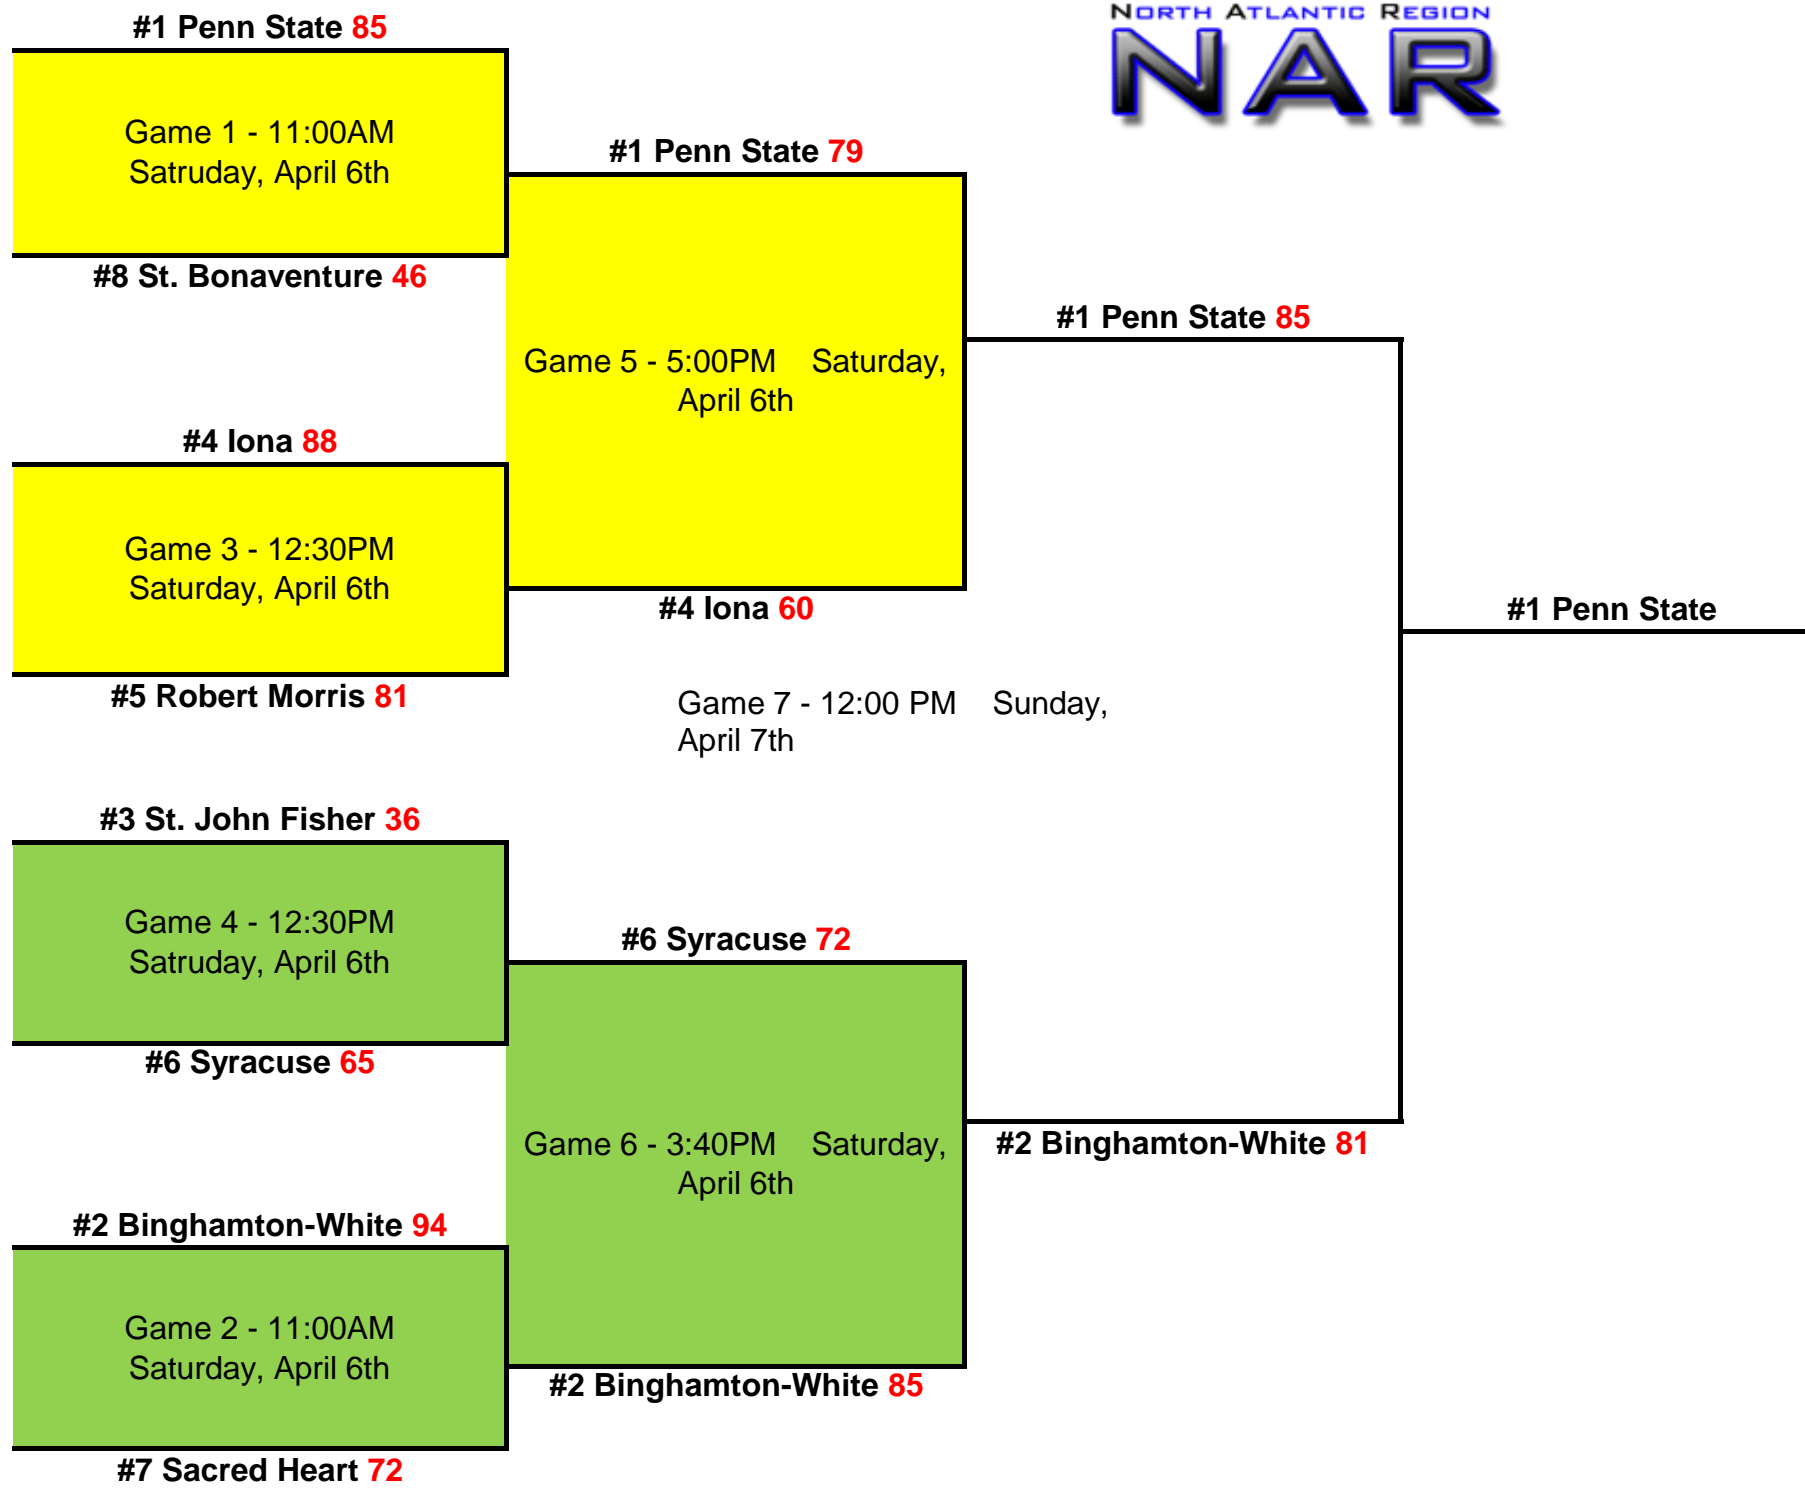

## 2024 Great Lakes Regional Tournament Bracket

France A. Cordova Recreational Sports Center; 355 N Martin Jischke Dr, West Lafayette, IN 47906

# 2024 Mid-Atlantic Regional Tournament Bracket

Pottruck Health & Fitness Center (2nd Floor); 3701 Walnut Street, Philadelphia, PA 19104

Court 1  
Court 2

# 2024 New England Regional Tournament Bracket

Margot Connell Recreation Center: Edmonds Hall, 200 St. Thomas More RD. Boston, MA 02135

Court 1  
Court 2

Court 1  
Court 2