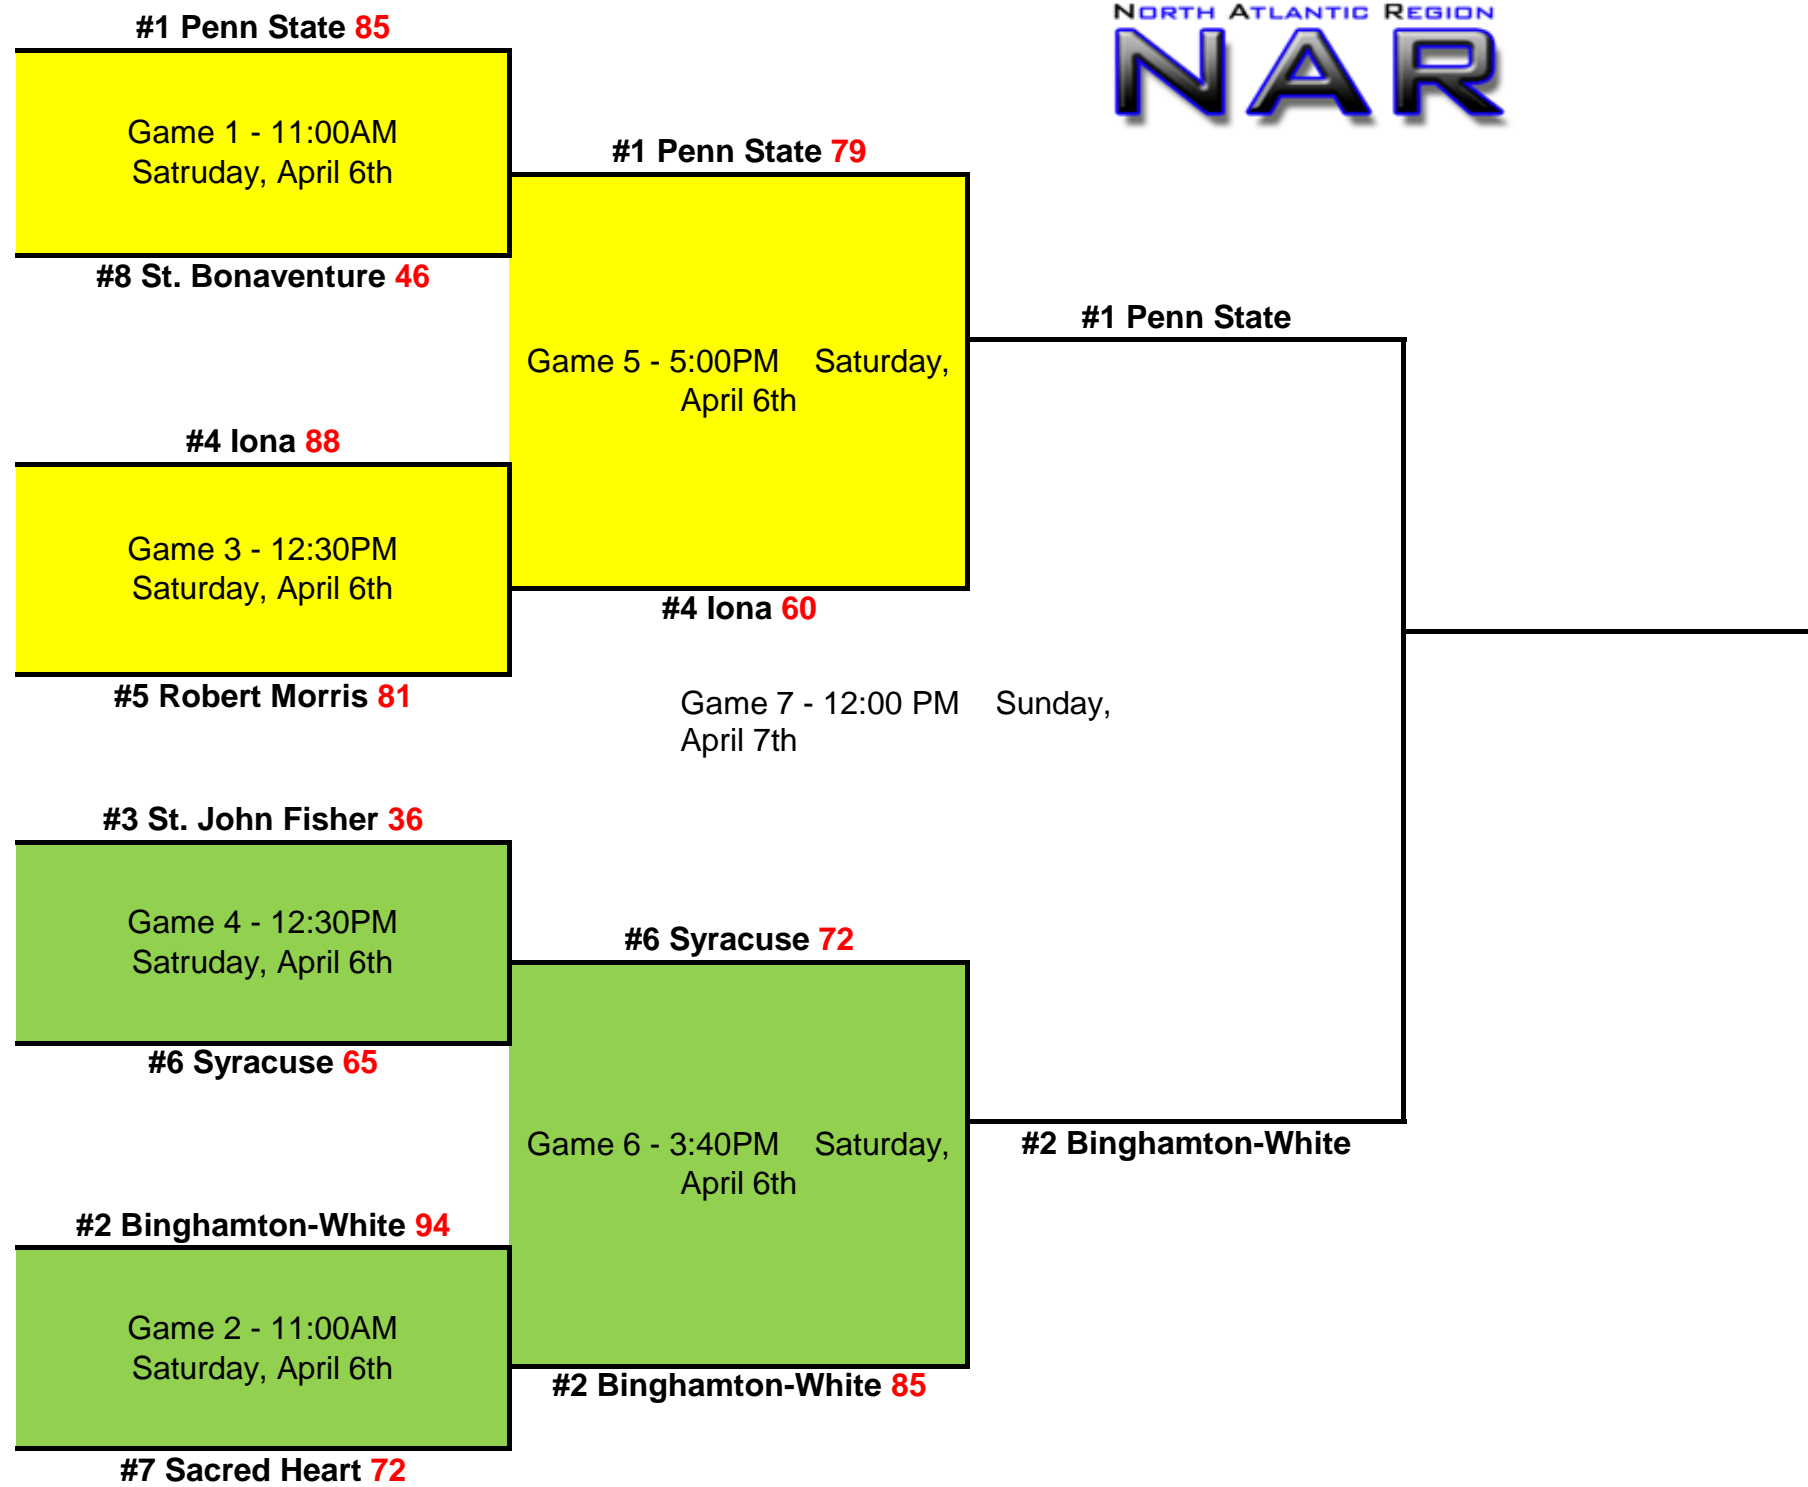

# 2024 Mid-Atlantic Regional Tournament Bracket

Pottruck Health & Fitness Center (2nd Floor); 3701 Walnut Street, Philadelphia, PA 19104

Court 1  
Court 2

# 2024 New England Regional Tournament Bracket

Margot Connell Recreation Center: Edmonds Hall, 200 St. Thomas More RD. Boston, MA 02135

Court 1  
Court 2

Court 1  
Court 2