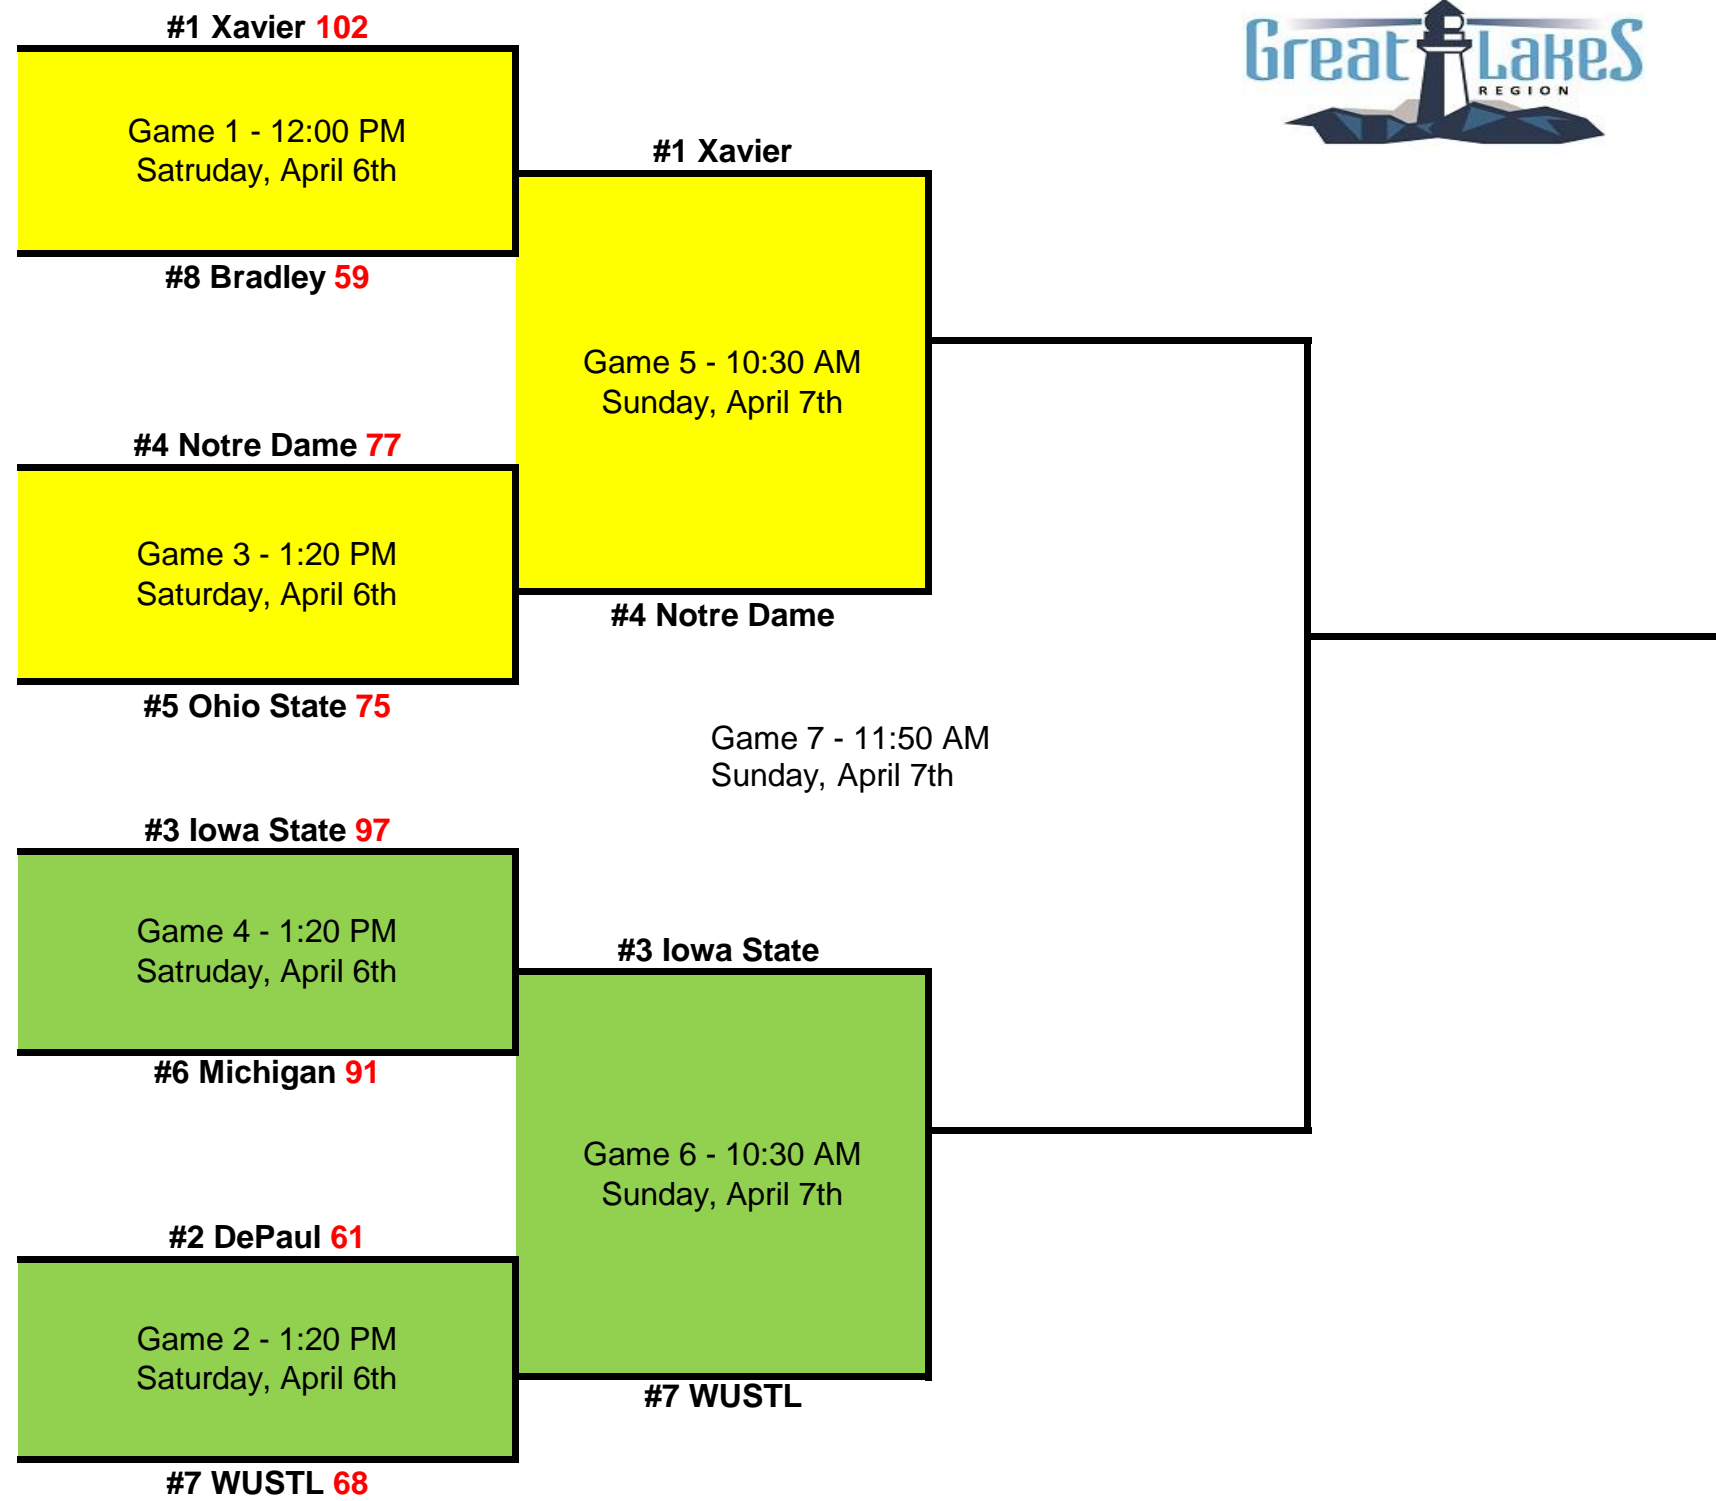

# 2024 Great Lakes Regional Tournament Bracket

France A. Cordova Recreational Sports Center; 355 N Martin Jischke Dr, West Lafayette, IN 47906

Court 2
Court 3
Sunday - Feature Gym

# 2024 Mid-Atlantic Regional Tournament Bracket

Pottruck Health & Fitness Center (2nd Floor); 3701 Walnut Street, Philadelphia, PA 19104

Court 1  
Court 2

# 2024 New England Regional Tournament Bracket

Margot Connell Recreation Center: Edmonds Hall, 200 St. Thomas More RD. Boston, MA 02135

Court 1  
Court 2

# 2024 South-Atlantic Regional Tournament Bracket

Leach Center ; 118 Varsity Drive, Tallahassee, FL 32304