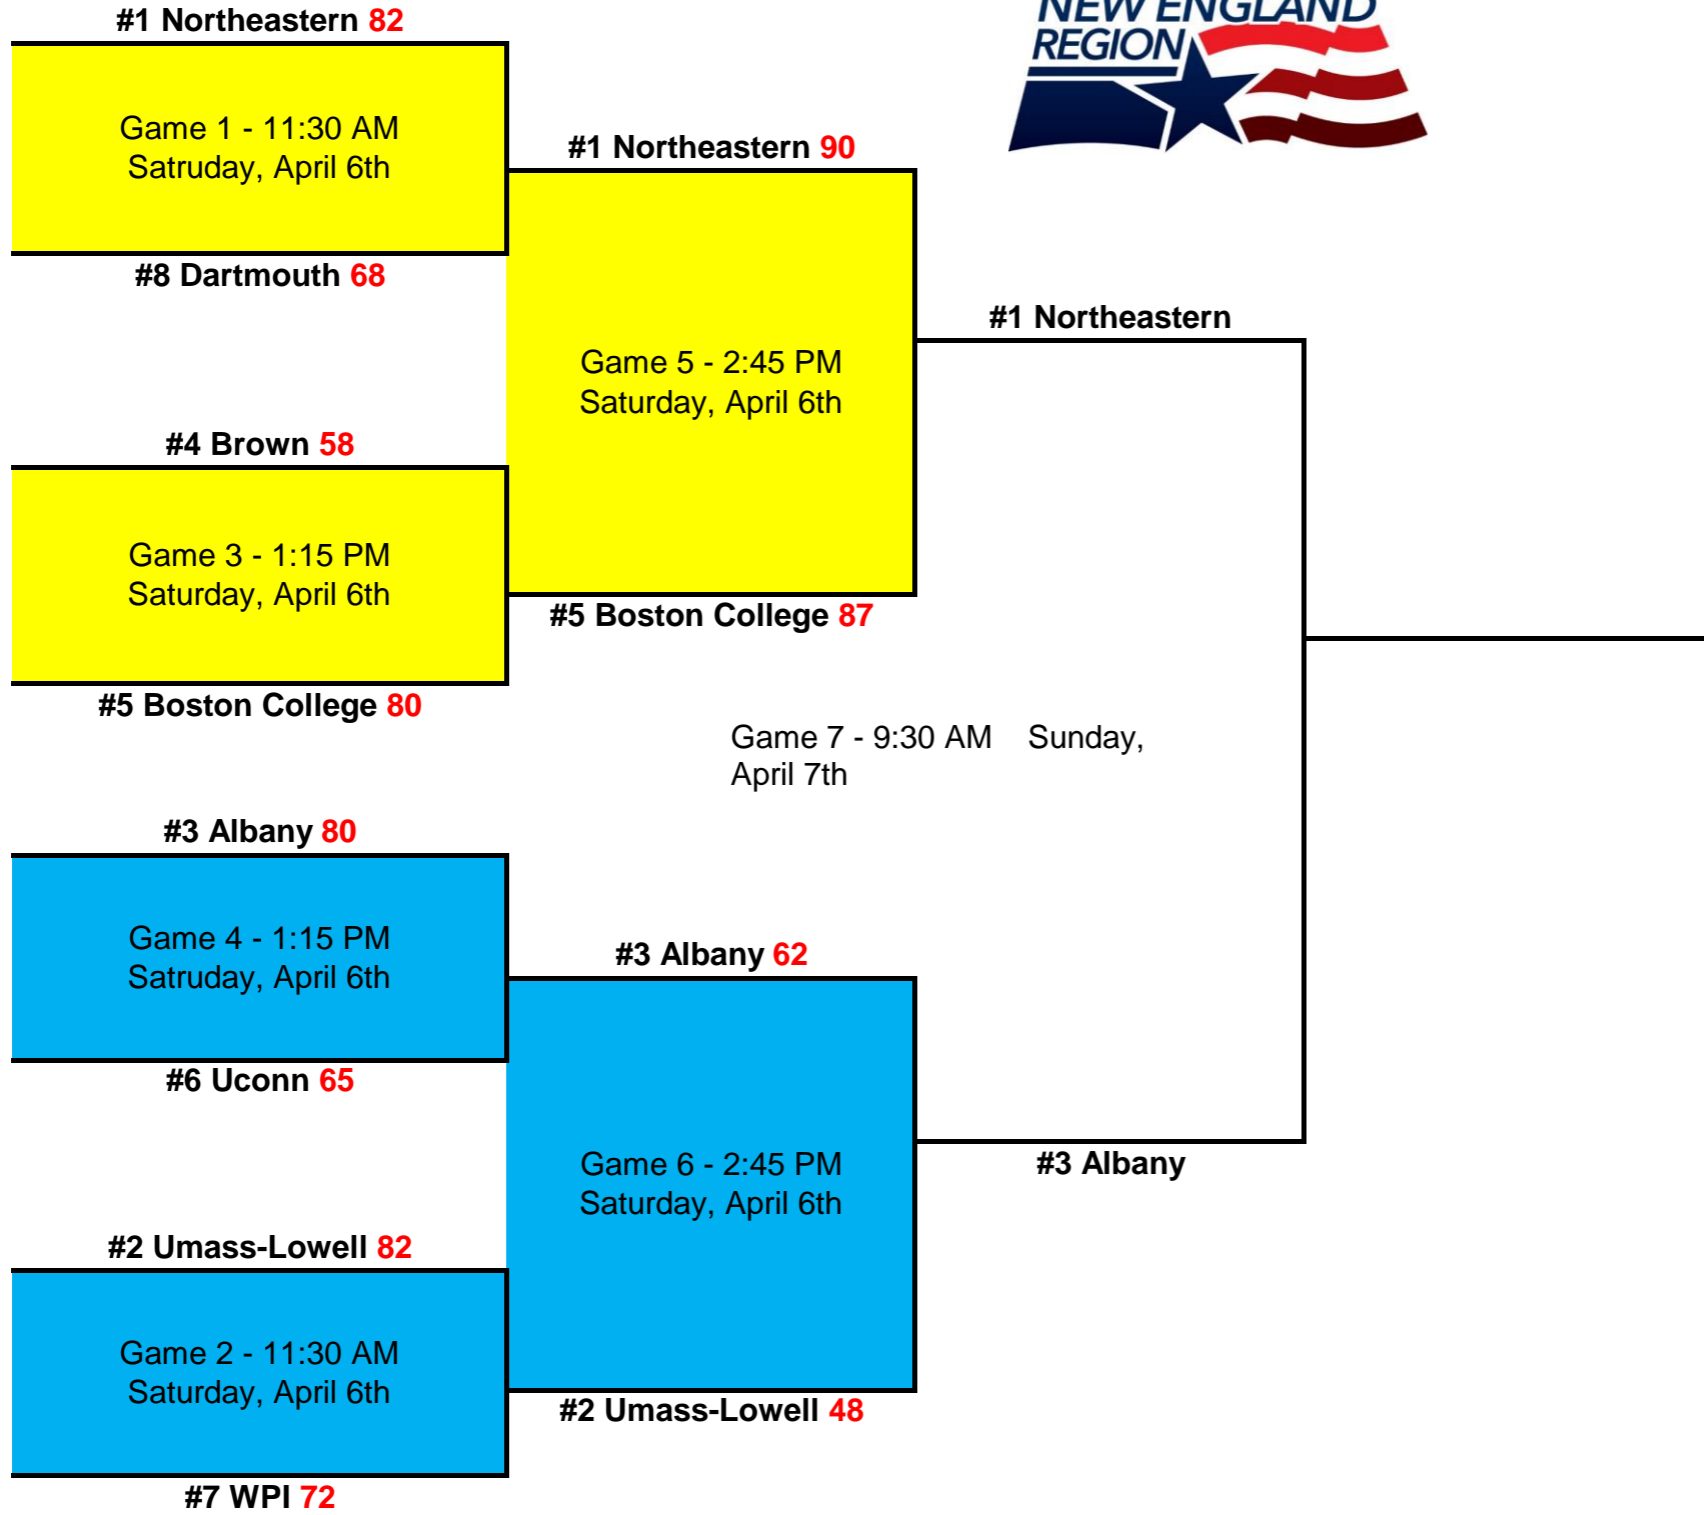

# 2024 Great Lakes Regional Tournament Bracket

France A. Cordova Recreational Sports Center; 355 N Martin Jischke Dr, West Lafayette, IN 47906

Court 2
Court 3
Sunday - Feature Gym

# 2024 Mid-Atlantic Regional Tournament Bracket

Pottruck Health & Fitness Center (2nd Floor); 3701 Walnut Street, Philadelphia, PA 19104

Court 1  
Court 2

# 2024 New England Regional Tournament Bracket

Margot Connell Recreation Center: Edmonds Hall, 200 St. Thomas More RD. Boston, MA 02135

Court 1  
Court 2

# 2024 South-Atlantic Regional Tournament Bracket

Leach Center ; 118 Varsity Drive, Tallahassee, FL 32304