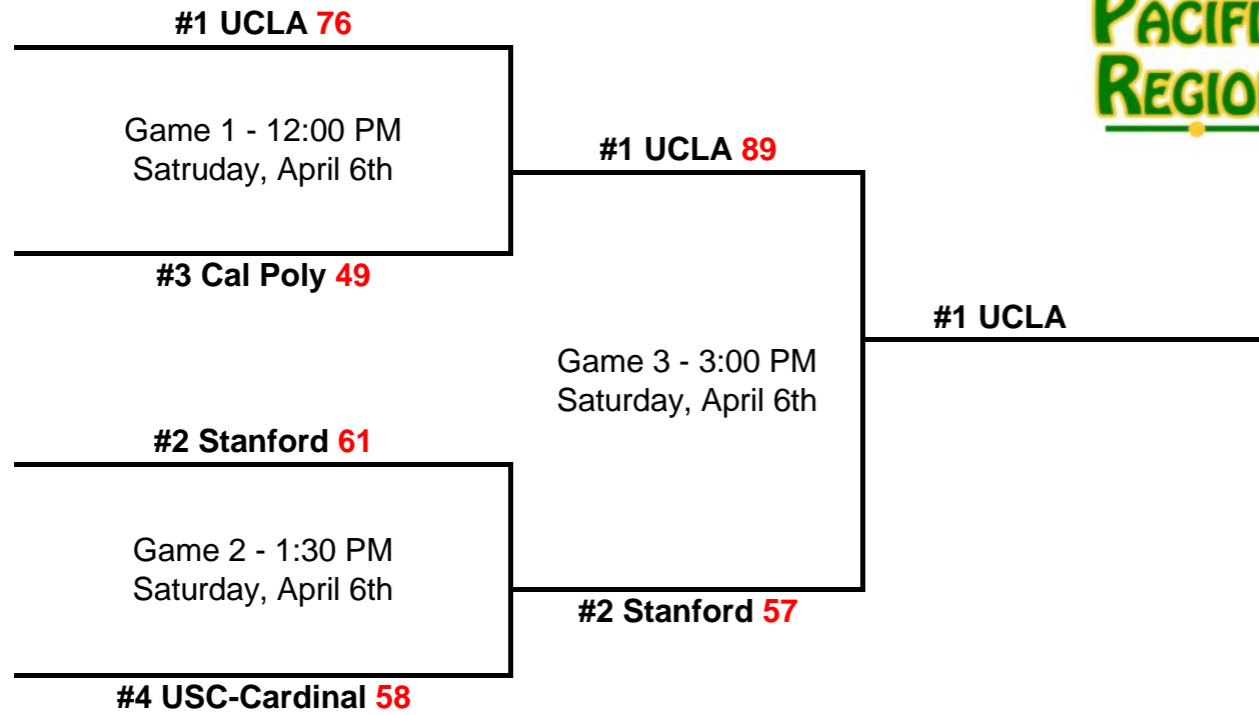

2024 Pacific Regional Tournament Bracket

Arrillaga Outdoor Education & Recreation Center; 285 Santa Teresa St., Stanford, CA 94305