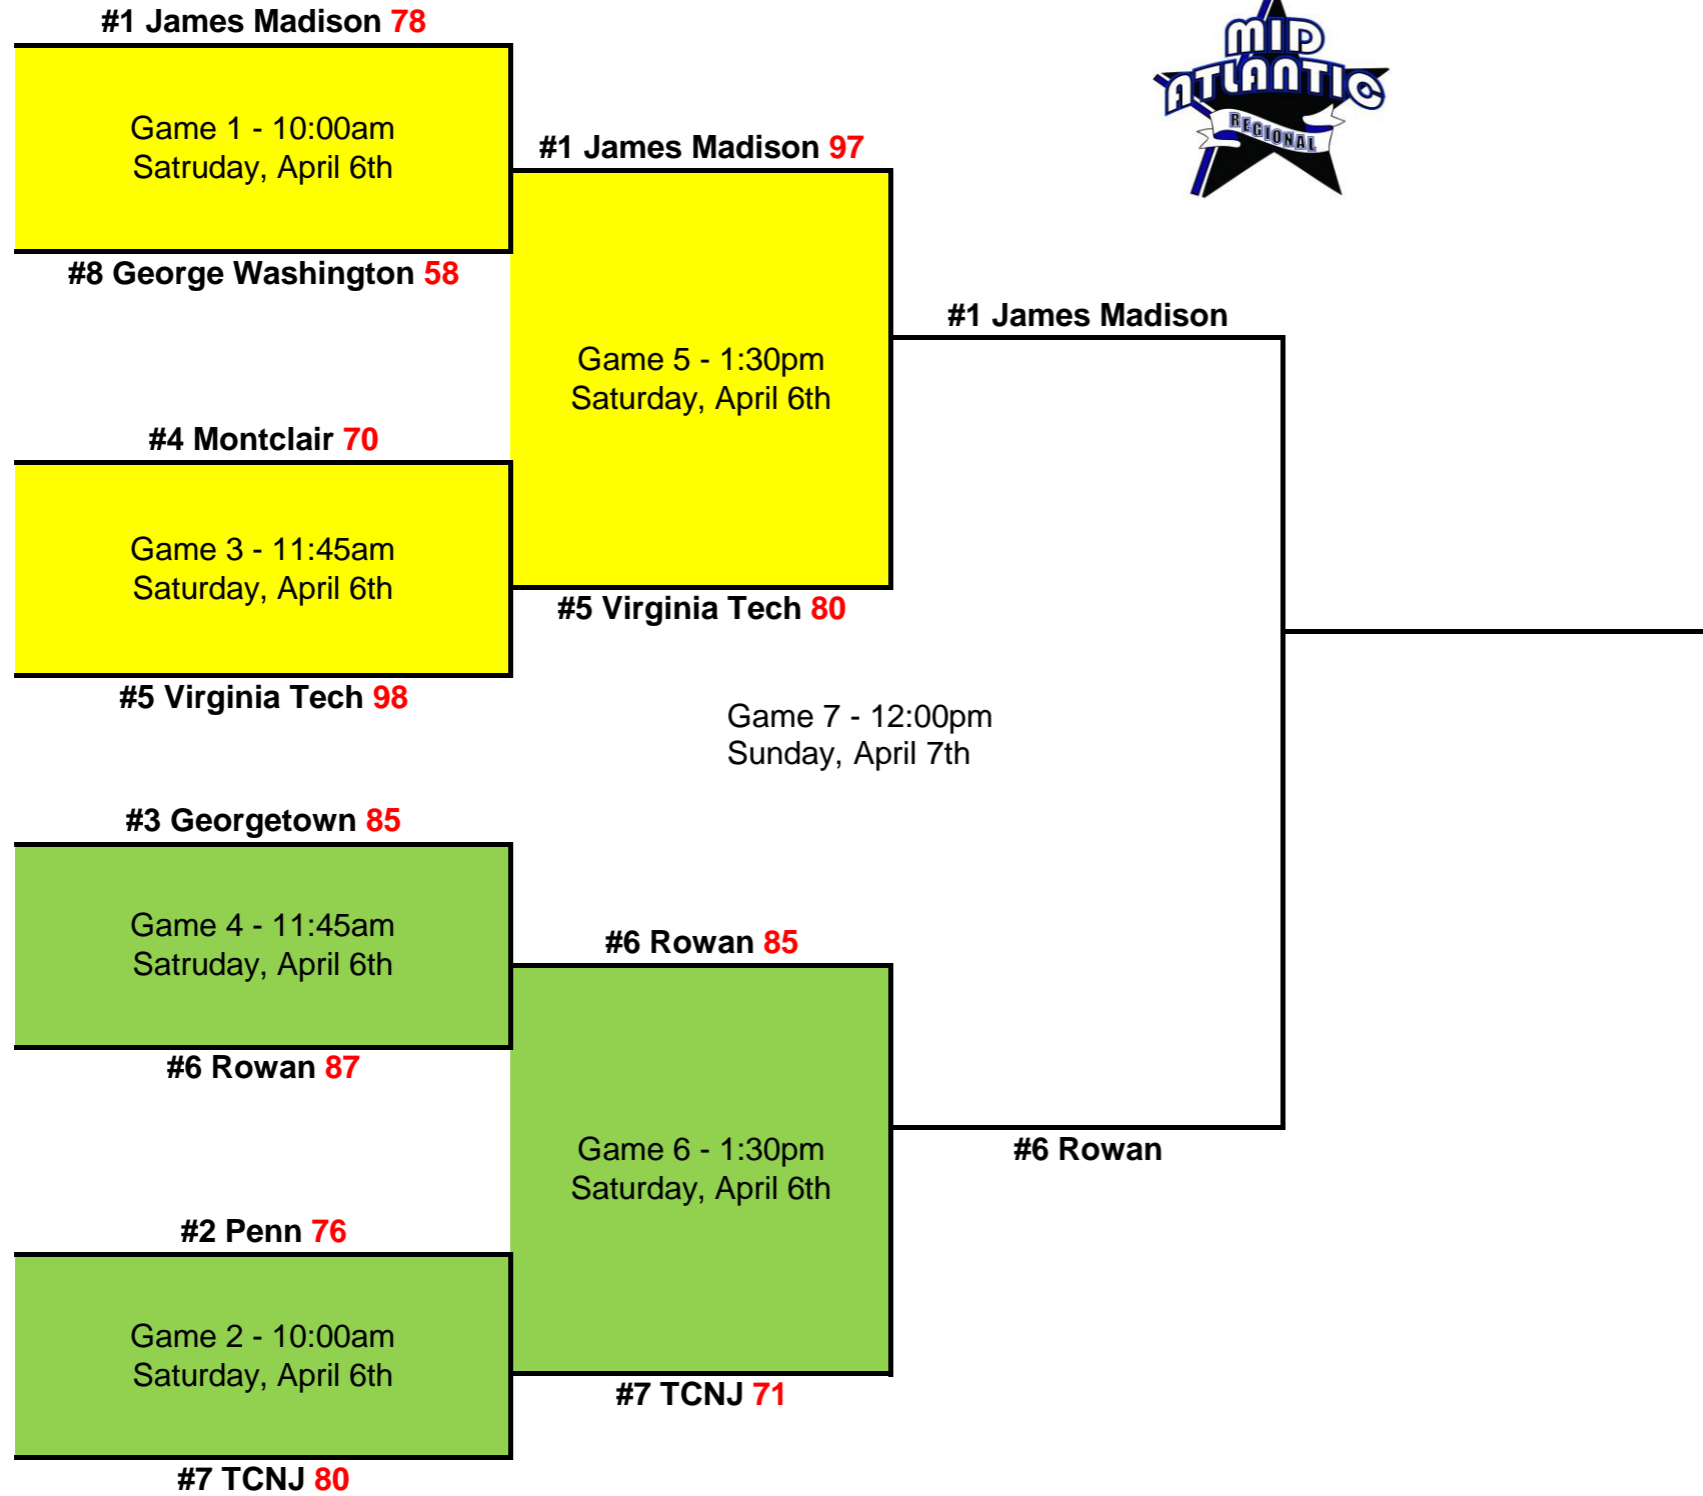

# 2024 Great Lakes Regional Tournament Bracket

France A. Cordova Recreational Sports Center; 355 N Martin Jischke Dr, West Lafayette, IN 47906

Court 2
Court 3
Sunday - Feature Gym

# 2024 Mid-Atlantic Regional Tournament Bracket

Pottruck Health & Fitness Center (2nd Floor); 3701 Walnut Street, Philadelphia, PA 19104

Court 1  
Court 2

# 2024 New England Regional Tournament Bracket

Margot Connell Recreation Center: Edmonds Hall, 200 St. Thomas More RD. Boston, MA 02135

Court 1  
Court 2

# 2024 South-Atlantic Regional Tournament Bracket

Leach Center ; 118 Varsity Drive, Tallahassee, FL 32304