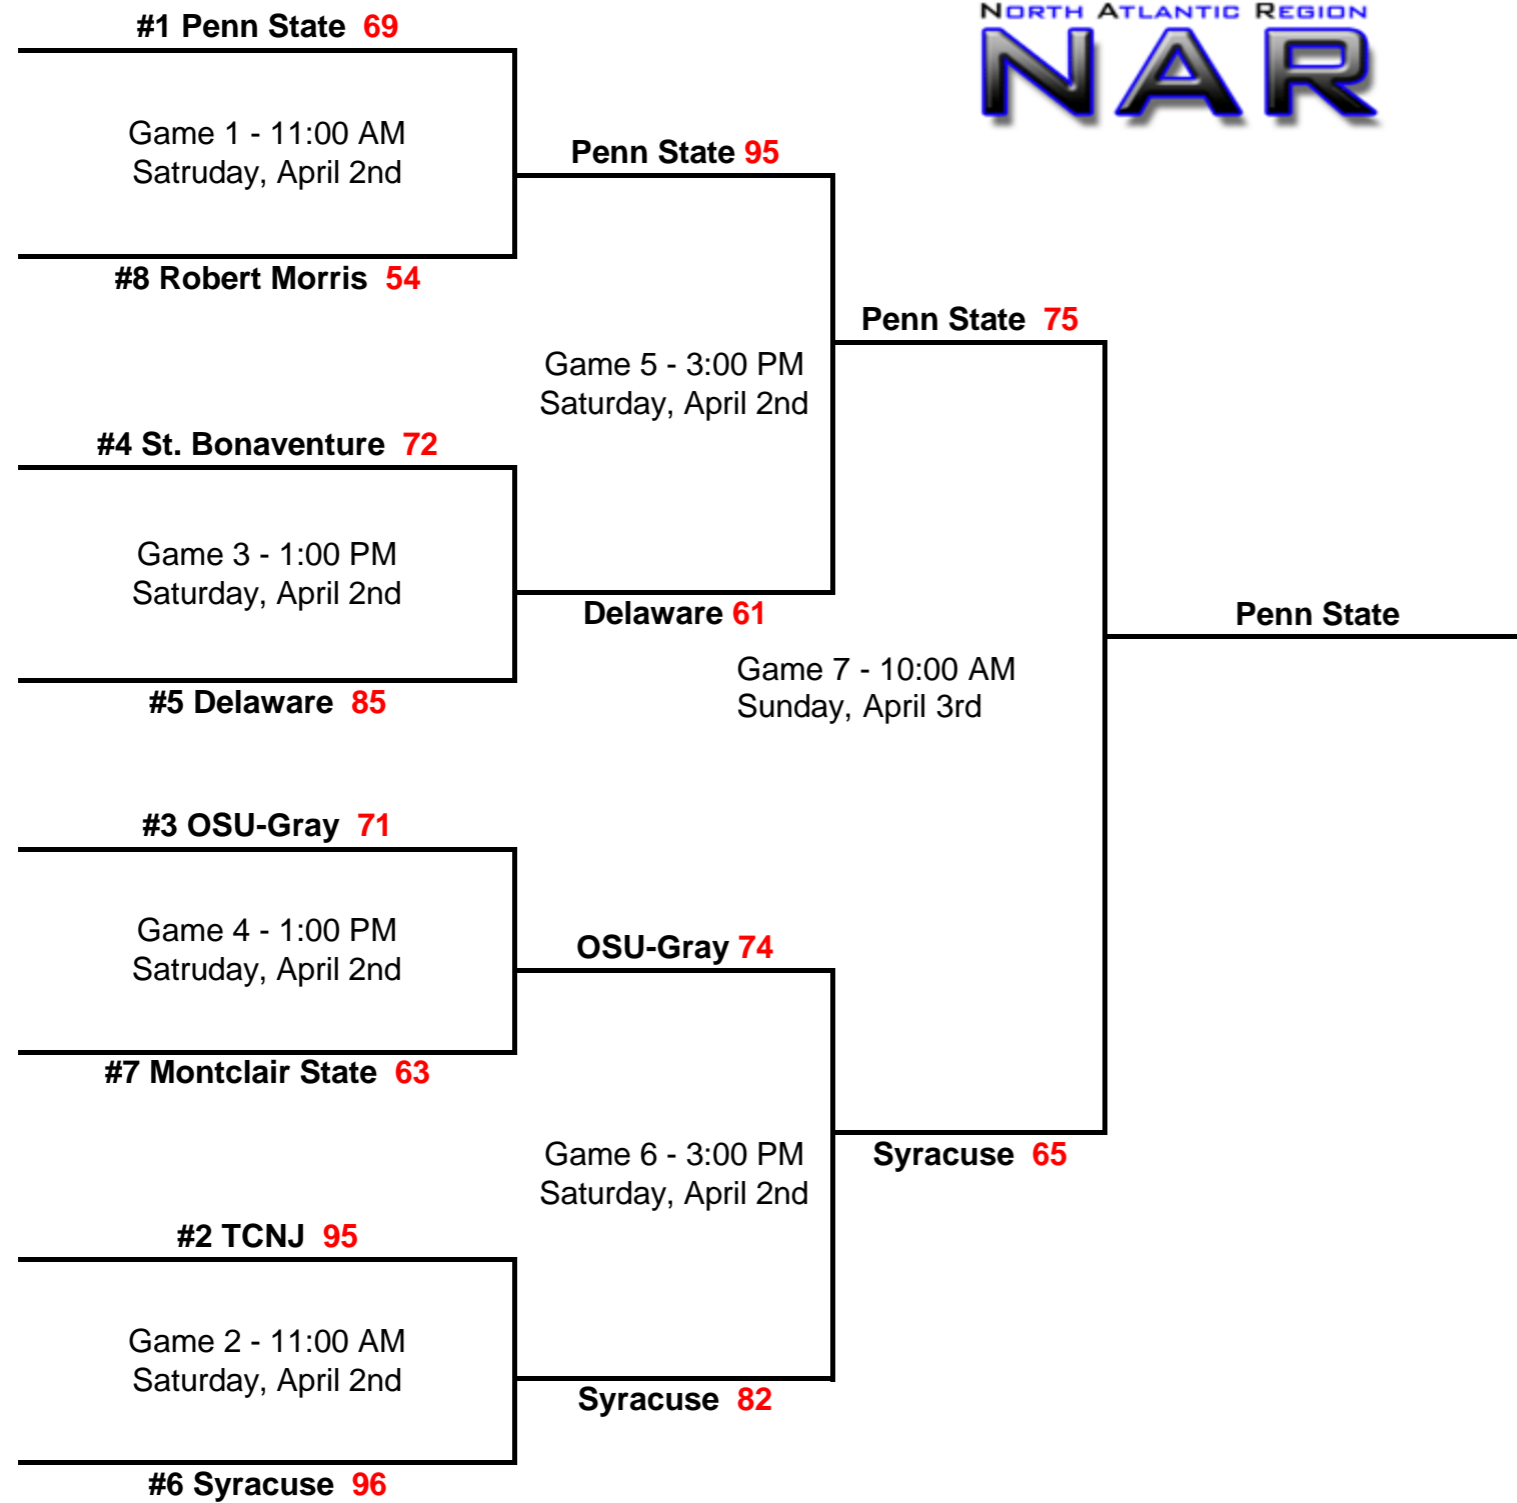

2022 North Atlantic Regional Tournament Bracket Nittany Valley Sports Centre: State College, PA