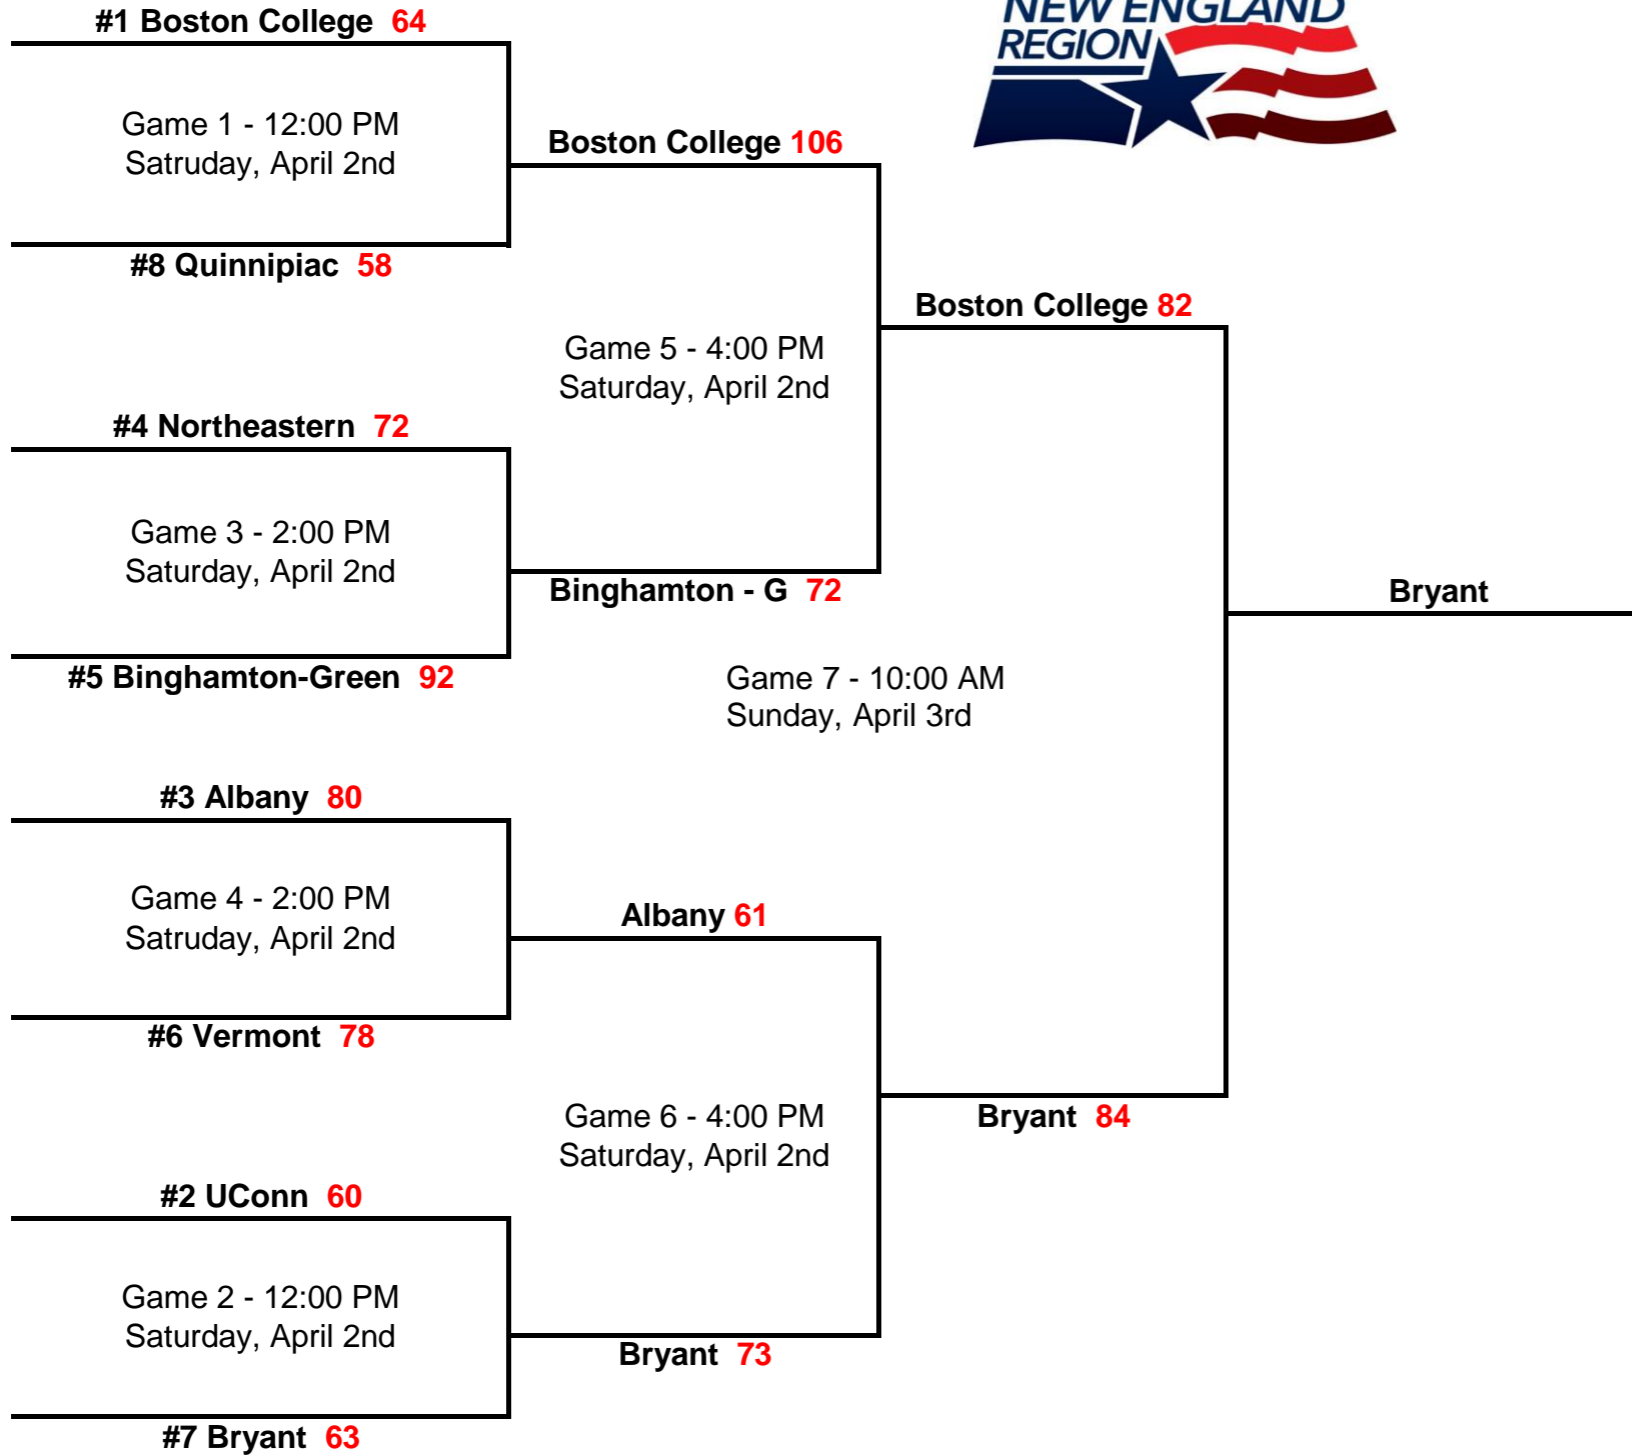

2022 New England Regional Tournament Bracket

Margot Connell Recreation Center: Boston, MA