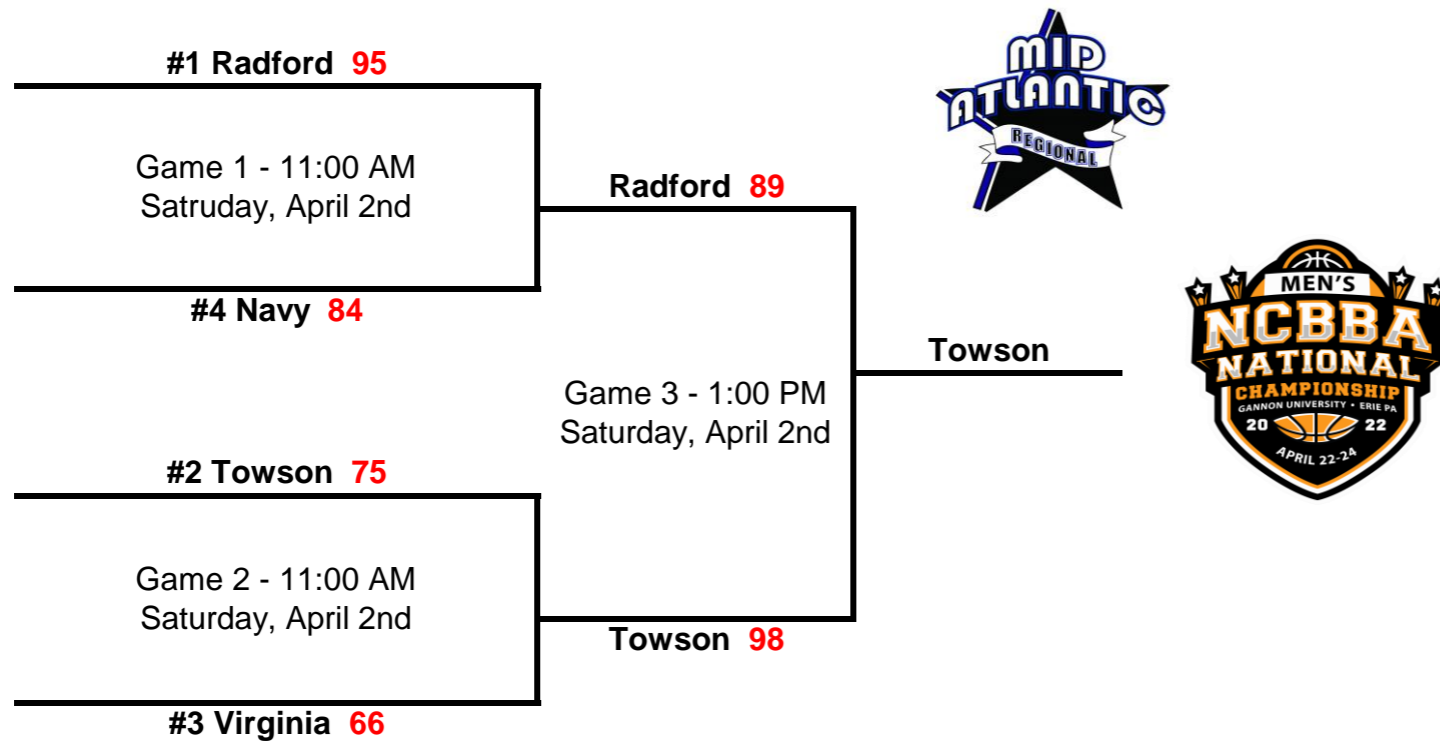

# 2022 Mid-Atlantic Regional Tournament Bracket

# 2022 South-Atlantic Regional Tournament Bracket

Herman W. Lay Physical Activities Center: Greenville, SC