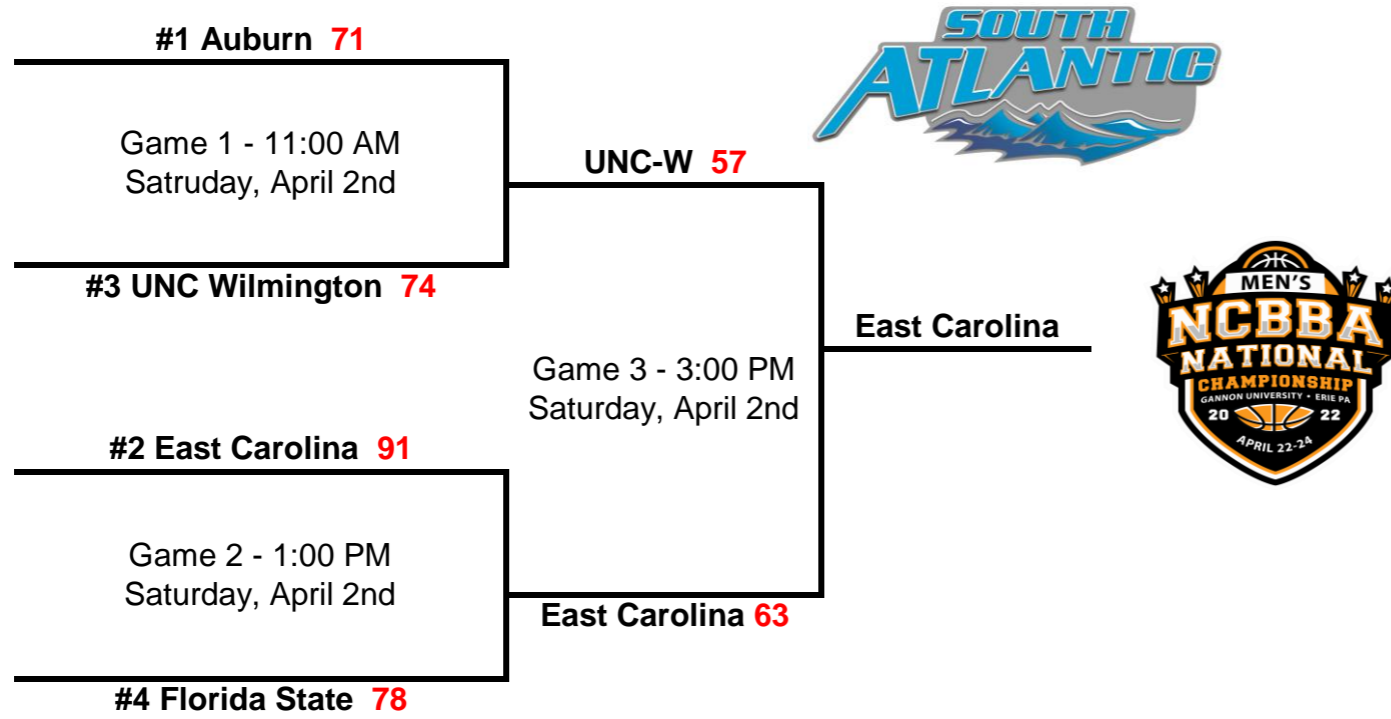

# 2022 Mid-Atlantic Regional Tournament Bracket

# 2022 South-Atlantic Regional Tournament Bracket

Herman W. Lay Physical Activities Center: Greenville, SC