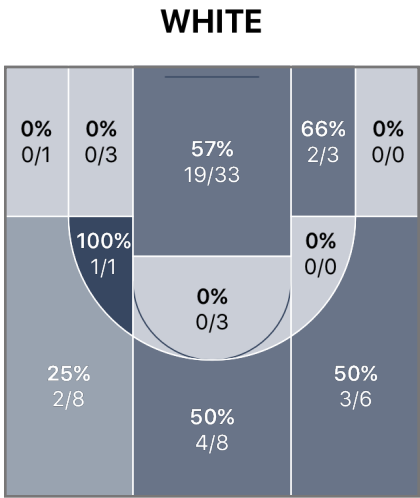

Panthers 75 - 80 Purdue

Home

Postseason

Sunday, April 09, 2017

WHITE 75 **Game Over** **80 BLACK**

	1	2
WHITE	44	31
BLACK	34	46

REBOUNDS

DEF REB: 23 - 23

OFF REB: 14 - 9

2nd CHNCE PTS: 17 - 15

POINTS

WHITE	BLACK
47% FG%	46% FG%
39% 3PT FG%	21% 3PT FG%
57% FT%	86% FT%
38 PTS IN PAINT	46 PTS IN PAINT

TURNOVERS

TO: 1 - 0

PTS OFF TO: 0 - 2

STL: 0 - 0