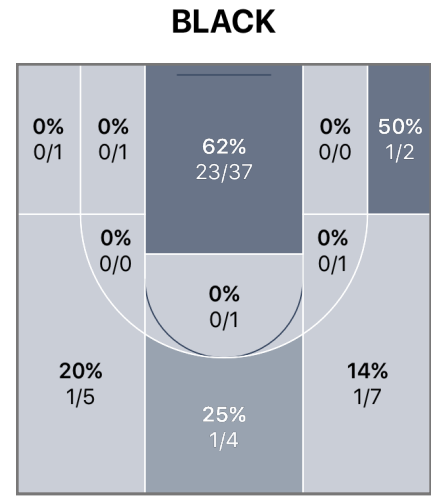

Panthers 75 - 80 Purdue

Home

Postseason

Sunday, April 09, 2017

WHITE 75 **Game Over** **80 BLACK**

	1	2
WHITE	44	31
BLACK	34	46

REBOUNDS

DEF REB: 23 - 23

OFF REB: 14 - 9

2nd CHNCE PTS: 17 - 15

POINTS

WHITE	BLACK
47% FG%	46% FG%
39% 3PT FG%	21% 3PT FG%
57% FT%	86% FT%
38 PTS IN PAINT	46 PTS IN PAINT

TURNOVERS

TO: 1 - 0

PTS OFF TO: 0 - 2

STL: 0 - 0

Team Totals

	FGM-A	3PM-A	FTM-A	PIP	OREB	DREB	REB	2CP	AST	STL	POT	BLK	TO	PF	PTS
PANTHERS	31-66	9-23	4-7	38	14	23	37	17	1	0	0	1	1	18	75
PURDUE	27-59	4-19	19-22	46	9	23	32	15	0	0	2	0	0	11	77

<p>FGM-A - Field Goal Makes/Attempts</p> <p>3PM-A - 3 Point Makes/Attempts</p> <p>FTM-A - Free Throw Makes/Attempts</p> <p>PIP - Points in the Paint</p>	<p>OREB - Offensive Rebounds</p> <p>DREB - Defensive Rebounds</p> <p>REB - Rebounds</p> <p>2CP - 2nd Chance Points</p>	<p>AST - Assists</p> <p>STL - Steals</p> <p>POT - Points off Turnovers</p> <p>BLK - Blocks</p>	<p>TO - Turnovers</p> <p>PF - Personal & Technical Fouls</p> <p>PTS - Total Points</p>
--	--	--	--