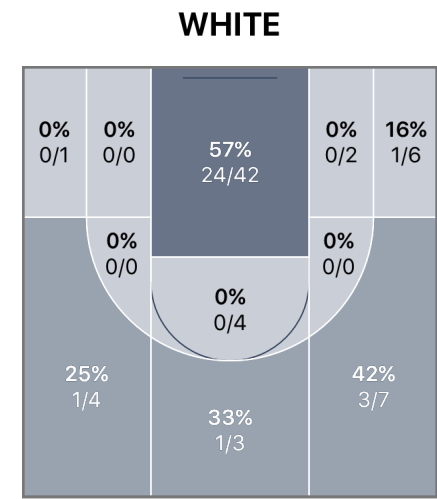

Red Storm 77 - 84 Purdue Boilermakers

Home

Postseason

Friday, April 07, 2017

BLACK 77 **Game Over** 84 **WHITE**

| | | |
|-------|-----------|-----------|
| | 1 | 2 |
| BLACK | 40 | 37 |
| WHITE | 43 | 41 |

POINTS

| BLACK | | WHITE |
|-------|--------------|-------|
| 39% | FG% | 43% |
| 23% | 3PT FG% | 29% |
| 63% | FT% | 78% |
| 48 | PTS IN PAINT | 48 |

Team Totals

| | FGM-A | 3PM-A | FTM-A | PIP | OREB | DREB | REB | 2CP | AST | STL | POT | BLK | TO | PF | PTS |
|-------------------------|-------|-------|-------|-----|------|------|-----|-----|-----|-----|-----|-----|----|----|-----|
| RED STORM | 32-82 | 7-31 | 5-8 | 48 | 17 | 35 | 52 | 10 | 0 | 0 | 0 | 2 | 1 | 20 | 76 |
| PURDUE BOILER... | 30-69 | 6-21 | 18-23 | 48 | 9 | 34 | 43 | 12 | 0 | 0 | 0 | 1 | 5 | 14 | 84 |