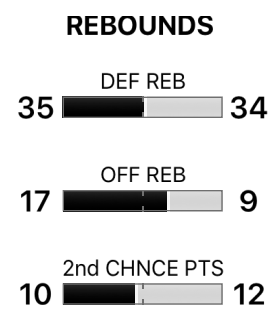

Red Storm 77 - 84 Purdue Boilermakers

Home

Postseason

Friday, April 07, 2017

BLACK 77 **Game Over** 84 **WHITE**

| | | |
|-------|-----------|-----------|
| | 1 | 2 |
| BLACK | 40 | 37 |
| WHITE | 43 | 41 |

POINTS

| BLACK | | WHITE |
|-------|--------------|-------|
| 39% | FG% | 43% |
| 23% | 3PT FG% | 29% |
| 63% | FT% | 78% |
| 48 | PTS IN PAINT | 48 |

Team Totals

| | FGM-A | 3PM-A | FTM-A | PIP | OREB | DREB | REB | 2CP | AST | STL | POT | BLK | TO | PF | PTS |
|-------------------------|-------|-------|-------|-----|------|------|-----|-----|-----|-----|-----|-----|----|----|-----|
| RED STORM | 32-82 | 7-31 | 5-8 | 48 | 17 | 35 | 52 | 10 | 0 | 0 | 0 | 2 | 1 | 20 | 76 |
| PURDUE BOILER... | 30-69 | 6-21 | 18-23 | 48 | 9 | 34 | 43 | 12 | 0 | 0 | 0 | 1 | 5 | 14 | 84 |

| | | | |
|--|--|--|--|
| <p>FGM-A - Field Goal Makes/Attempts</p> <p>3PM-A - 3 Point Makes/Attempts</p> <p>FTM-A - Free Throw Makes/Attempts</p> <p>PIP - Points in the Paint</p> | <p>OREB - Offensive Rebounds</p> <p>DREB - Defensive Rebounds</p> <p>REB - Rebounds</p> <p>2CP - 2nd Chance Points</p> | <p>AST - Assists</p> <p>STL - Steals</p> <p>POT - Points off Turnovers</p> <p>BLK - Blocks</p> | <p>TO - Turnovers</p> <p>PF - Personal & Technical Fouls</p> <p>PTS - Total Points</p> |
|--|--|--|--|