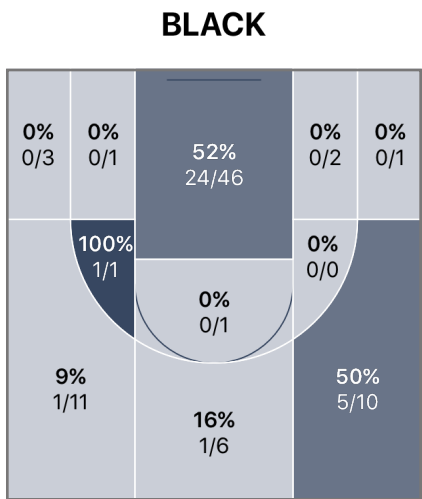

Red Storm 77 - 84 Purdue Boilermakers

Home

Postseason

Friday, April 07, 2017

BLACK 77 **Game Over** 84 **WHITE**

| | | |
|-------|-----------|-----------|
| | 1 | 2 |
| BLACK | 40 | 37 |
| WHITE | 43 | 41 |

POINTS

| BLACK | | WHITE |
|-------|--------------|-------|
| 39% | FG% | 43% |
| 23% | 3PT FG% | 29% |
| 63% | FT% | 78% |
| 48 | PTS IN PAINT | 48 |

Team Totals

| | FGM-A | 3PM-A | FTM-A | PIP | OREB | DREB | REB | 2CP | AST | STL | POT | BLK | TO | PF | PTS |
|-------------------------|-------|-------|-------|-----|------|------|-----|-----|-----|-----|-----|-----|----|----|-----|
| RED STORM | 32-82 | 7-31 | 5-8 | 48 | 17 | 35 | 52 | 10 | 0 | 0 | 0 | 2 | 1 | 20 | 76 |
| PURDUE BOILER... | 30-69 | 6-21 | 18-23 | 48 | 9 | 34 | 43 | 12 | 0 | 0 | 0 | 1 | 5 | 14 | 84 |

| | | | |
|--|--|--|--|
| <p>FGM-A - Field Goal Makes/Attempts</p> <p>3PM-A - 3 Point Makes/Attempts</p> <p>FTM-A - Free Throw Makes/Attempts</p> <p>PIP - Points in the Paint</p> | <p>OREB - Offensive Rebounds</p> <p>DREB - Defensive Rebounds</p> <p>REB - Rebounds</p> <p>2CP - 2nd Chance Points</p> | <p>AST - Assists</p> <p>STL - Steals</p> <p>POT - Points off Turnovers</p> <p>BLK - Blocks</p> | <p>TO - Turnovers</p> <p>PF - Personal & Technical Fouls</p> <p>PTS - Total Points</p> |
|--|--|--|--|